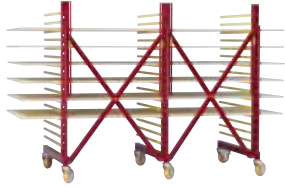

**Everything always
exactly where you need it.
Everything always
exactly how you need it.**

JOWI Mobile Racks and Transport Racks are mobile intermediate storage solutions that ensure: the material you need is always within easy reach.

- Store both small and large shaped parts, material for varnishing, cupboard carcasses, rods, boards, frames etc. on one single rack.
- Remove material in any order, with easy access to every part.
- Push your stock around easily, whenever and wherever you need it.

**JOWI Mobile Racks and Transport Racks.
Keeping things going.**